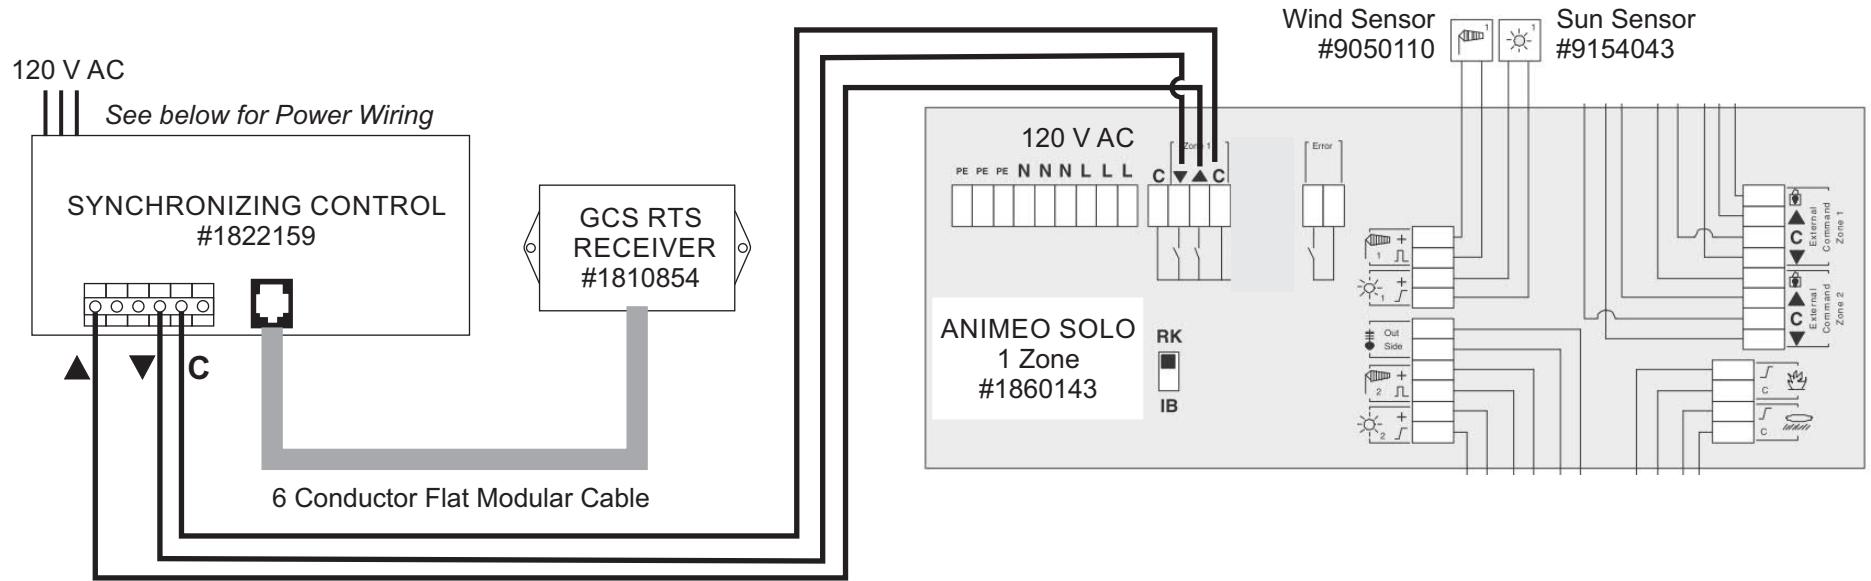

SYNCHRONIZING CONTROL SUN & WIND CONTROL ANIMEO IP GCS RTS RECEIVER TYPICAL WIRING DIAGRAM

SYNCHRONIZING CONTROL POWER WIRING

COLOR CODE

	BLACK
	BROWN
	RED
	WHITE
	GREEN

POWER	MOTOR1	MOTOR2	SYNCHRO
BLACK			BLACK
WHITE	WHITE	WHITE	WHITE
GREEN	GREEN	GREEN	GREEN
	RED	BLACK	RED
	BLACK	RED	BROWN

SYNCHRONIZING CONTROL

Fuse rated at 15A, 250vAC