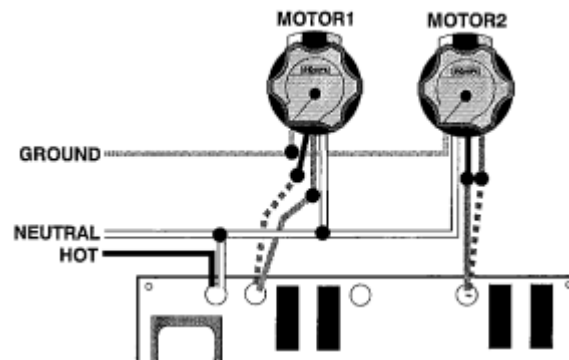

SYNCHRONIZING CONTROL SUN & WIND CONTROL ANIMEO IP GCS RTS RECEIVER TYPICAL WIRING DIAGRAM

SYNCHRONIZING CONTROL POWER WIRING

COLOR CODE

	BLACK
	BROWN
	RED
	WHITE
	GREEN

POWER	MOTOR1	MOTOR2	SYNCHRO
BLACK			BLACK
WHITE	WHITE	WHITE	WHITE
GREEN	GREEN	GREEN	GREEN
	RED	BLACK	RED
	BLACK	RED	BROWN

SYNCHRONIZING CONTROL

Fuse rated at 15A, 250vAC