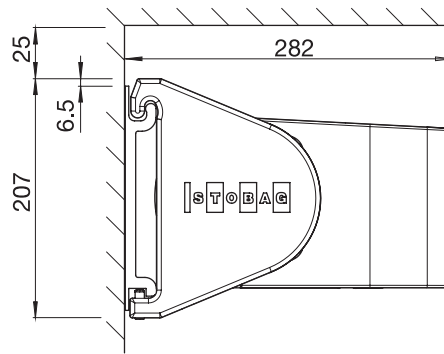

Dimensions

- Width min. 195 cm, max. 650 cm
- Projection min. 150 cm, max. 400 cm

Installation method and slope

- Installation on the wall
- Installation under the ceiling
- Installation on rafters
- Awning slope adjustable from 0° to 85°

Certificates / Awards

EN 13561

Warranty

- 5 years
Manufacturer's warranty 2 years, with the option to extend by an additional 3 years

Technical data (dimensions in mm)

BX3000
Side view top installation
rounded

BX3000
Side view wall installation
rounded

BX3000
Wall fixing with drop-down valance
Front rail rounded