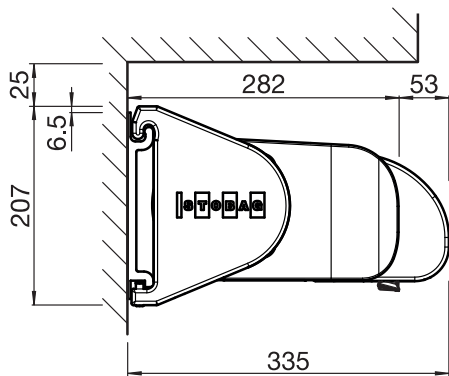

BX3000
Wall fixing with drop-down valance
Front rail rounded