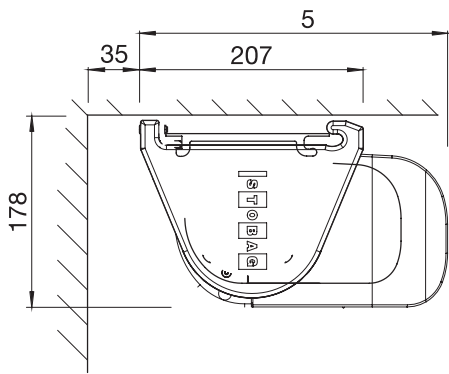

Dimensions

- Width min. 195 cm, max. 650 cm
- Projection min. 150 cm, max. 400 cm

Installation method and slope

- Installation on the wall
- Installation under the ceiling
- Installation on rafters
- Awning slope adjustable from 0° to 85°

Certificates / Awards

EN 13561

Warranty

- 5 years
Manufacturer's warranty 2 years, with the option to extend by an additional 3 years

Technical data (dimensions in mm)

BX3000
Side view top installation
rounded

BX3000
Side view wall installation
rounded

BX3000
Wall fixing with drop-down valance
Front rail rounded