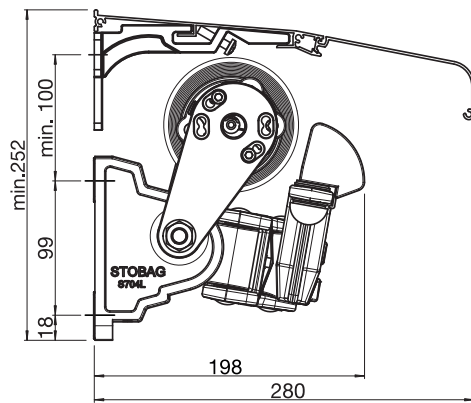

Product data sheet

Product features

- Filigree balcony awning with folding arms
- Without mounting bar
- Easily and infinitely adjustable inclination angle during installation
- Installation under the ceiling requires only one mounting screw per bracket
- Optional top board selectable for installation on the wall
- With windlock mechanism

Dimensions

- S7000: Width min. 150 cm, max. 550 cm
Projection min. 120 cm, max. 250 cm
- S7200: Width min. 150 cm, max. 550 cm
Projection min. 120 cm, max. 300 cm

Installation method and slope

- S7000: Installation under the ceiling / 5° – 68° slope
- S7200: Installation on the wall / 5° – 40° slope

S7000
Ceiling installation

S7000
S762
Magnifying plate

S7200
Wall installation
with optional protective roof S847/1

S7200
Wall bracket S751/1