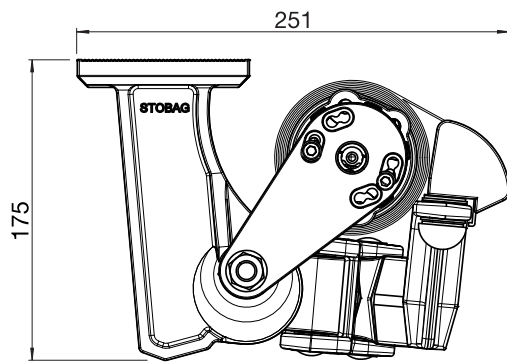

Product data sheet

Product features

- Filigree balcony awning with folding arms
- Without mounting bar
- Easily and infinitely adjustable inclination angle during installation
- Installation under the ceiling requires only one mounting screw per bracket
- Optional top board selectable for installation on the wall
- With windlock mechanism

Dimensions

- S7000: Width min. 150 cm, max. 550 cm
Projection min. 120 cm, max. 250 cm
- S7200: Width min. 150 cm, max. 550 cm
Projection min. 120 cm, max. 300 cm

Installation method and slope

- S7000: Installation under the ceiling / 5° – 68° slope
- S7200: Installation on the wall / 5° – 40° slope

S7000
Ceiling installation

S7000
S762
Magnifying plate

S7200
Wall installation
with optional protective roof S847/1

S7200
Wall bracket S751/1