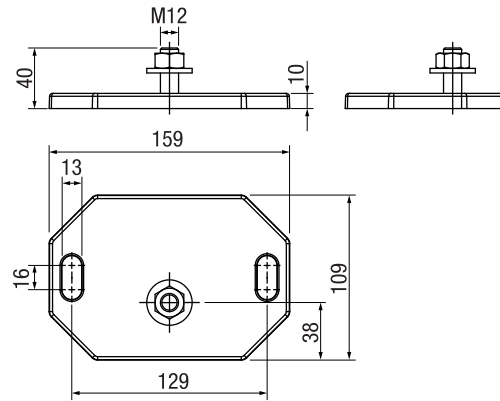

Dimensions

- S7000: Width min. 150 cm, max. 550 cm
Projection min. 120 cm, max. 250 cm
- S7200: Width min. 150 cm, max. 550 cm
Projection min. 120 cm, max. 300 cm

Installation method and slope

- S7000: Installation under the ceiling / 5° – 68° slope
- S7200: Installation on the wall / 5° – 40° slope

S7000
Ceiling installation

S7000
S762
Magnifying plate

S7200
Wall installation
with optional protective roof S847/1

S7200
Wall bracket S751/1