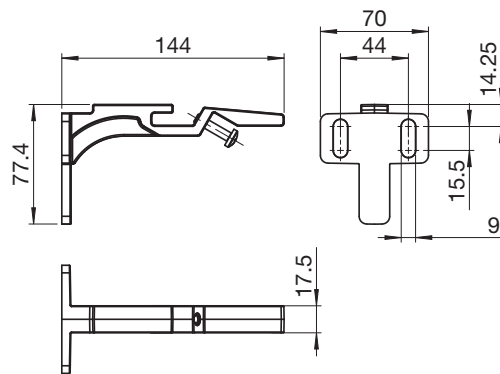

Dimensions

- S7000: Width min. 150 cm, max. 550 cm
Projection min. 120 cm, max. 250 cm
- S7200: Width min. 150 cm, max. 550 cm
Projection min. 120 cm, max. 300 cm

Installation method and slope

- S7000: Installation under the ceiling / 5° – 68° slope
- S7200: Installation on the wall / 5° – 40° slope

S7000
Ceiling installation

S7000
S762
Magnifying plate

S7200
Wall installation
with optional protective roof S847/1

S7200
Wall bracket S751/1