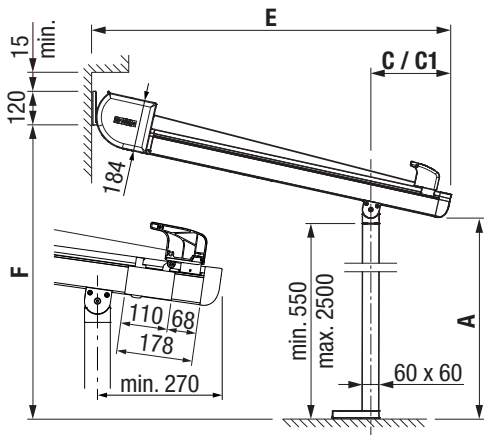

Dimensions

- Width min. 100 cm, max. 700 cm; with 3 guide rails for widths of 601 cm or more
- Projection min. 140 cm, max. 600 cm

Height

- Min. 55 cm, max. 250 cm

Installation method and slope

- Installation on the wall, 0° – 25° slope
- Installation under the ceiling by means of ceiling bracket, 0° – 25° slope
- Use in rain: at least 8° slope

Certificates / Awards

EN 13561

Warranty

- 5 years
- Manufacturer's warranty 2 years, with the option to extend by an additional 3 years

Technical data (dimensions in mm)

P3600
Wall mounting with footplate

P3600
Ceiling mounting with ground socket