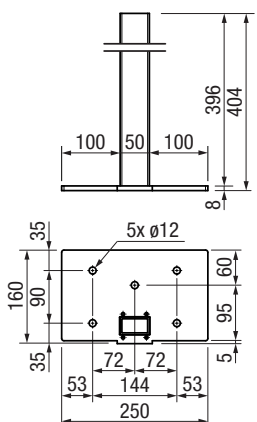

P3600
P363
Foot plate

P3600
Possible guide
roller tube variation