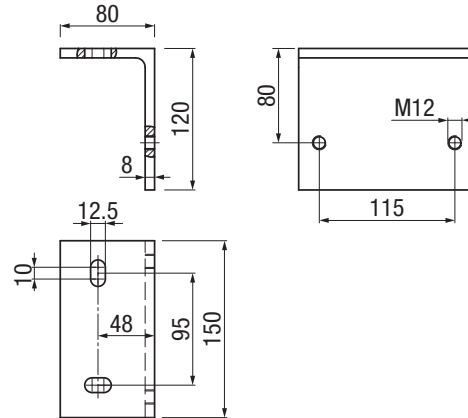

P3600
P333
Ceiling bracket