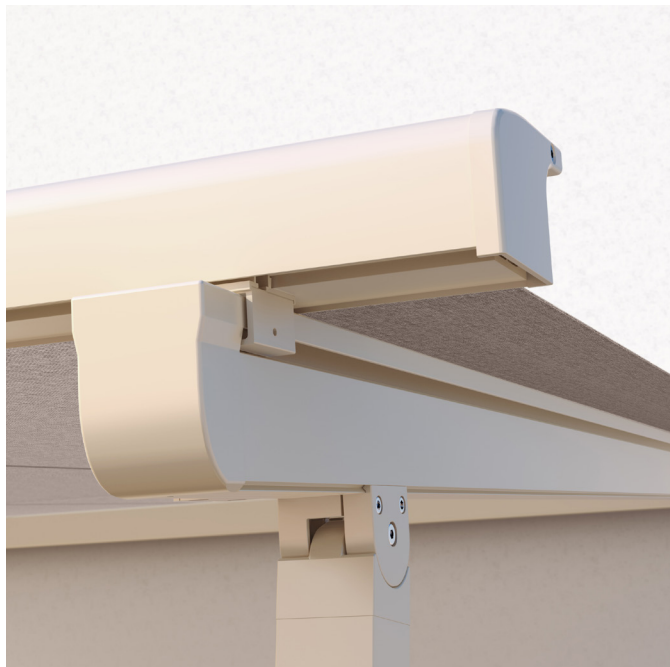

Product data sheet

Product features

- Pergola awning with fabric canopy
- Individually repositionable supports and guide rails
- Automatic Stoblock system for taut fabric tensioning
- Optional integrated lighting

Dimensions

- Width min. 100 cm, max. 700 cm; with 3 guide rails for widths of 601 cm or more
- Projection min. 140 cm, max. 600 cm

Height

- Min. 55 cm, max. 250 cm

Installation method and slope

- Installation on the wall, 0° – 25° slope
- Installation under the ceiling by means of ceiling bracket, 0° – 25° slope
- Use in rain: at least 8° slope

Fabric

- Acrylic, Water
- The application options depend on the specific product configuration

Lighting

- Optional Tunable White LED lighting with dimmer function
- Can be optionally integrated on the box and / or guides
- Colour temperature: 2800 – 3200 K
- Luminous flux: 400 lm