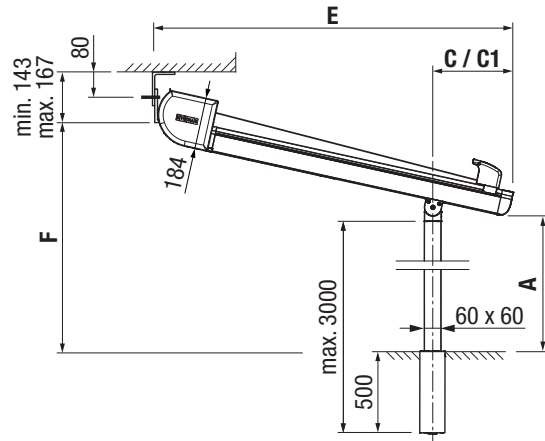

P3600
Ceiling mounting with ground socket