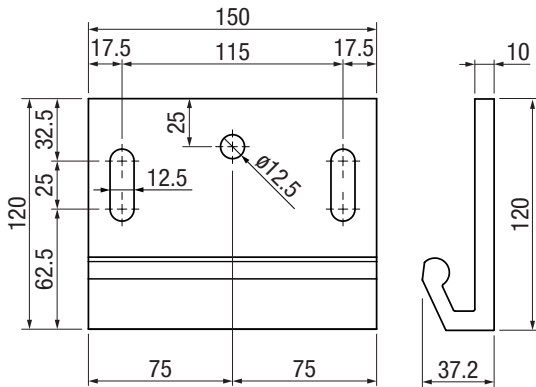

P3600
Bracket standard