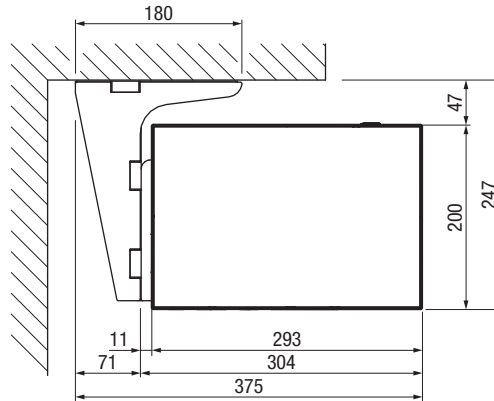

Dimensions

- BX4000: Width min. 214 cm, max. 600 cm
Projection min. 150 cm, max. 350 cm
- BX4700: Width min. 215 cm, max. 700 cm
Projection min. 150 cm, max. 400 cm

Installation method and slope

- Installation on the wall (also installation under the ceiling for BX4000)
- Installation in corner alcove
- 5° – 35° slope

Technical data (dimensions in mm)

BX4000
Wall installation

BX4000
Top installation

BX4700
Wall installation

BX4700
Top installation