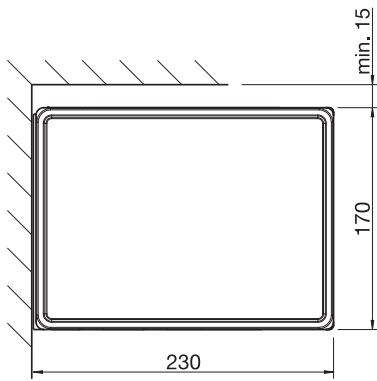

Dimensions

- BX4000: Width min. 214 cm, max. 600 cm
Projection min. 150 cm, max. 350 cm
- BX4700: Width min. 215 cm, max. 700 cm
Projection min. 150 cm, max. 400 cm

Installation method and slope

- Installation on the wall (also installation under the ceiling for BX4000)
- Installation in corner alcove
- 5° – 35° slope

Technical data (dimensions in mm)

BX4000
Wall installation

BX4000
Top installation

BX4700
Wall installation

BX4700
Top installation