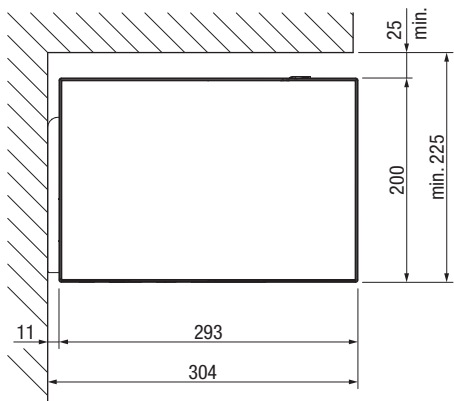

Dimensions

- BX4000: Width min. 214 cm, max. 600 cm
Projection min. 150 cm, max. 350 cm
- BX4700: Width min. 215 cm, max. 700 cm
Projection min. 150 cm, max. 400 cm

Installation method and slope

- Installation on the wall (also installation under the ceiling for BX4000)
- Installation in corner alcove
- 5° – 35° slope

Technical data (dimensions in mm)

BX4000
Wall installation

BX4000
Top installation

BX4700
Wall installation

BX4700
Top installation