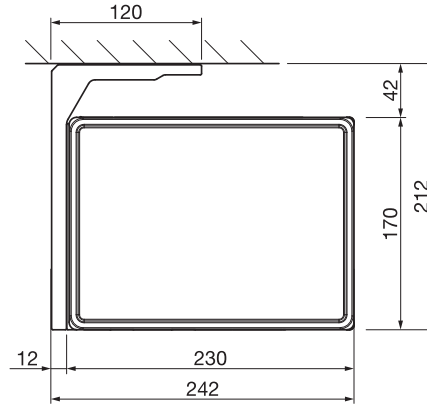

Dimensions

- BX4000: Width min. 214 cm, max. 600 cm
Projection min. 150 cm, max. 350 cm
- BX4700: Width min. 215 cm, max. 700 cm
Projection min. 150 cm, max. 400 cm

Installation method and slope

- Installation on the wall (also installation under the ceiling for BX4000)
- Installation in corner alcove
- 5° – 35° slope

Technical data (dimensions in mm)

BX4000
Wall installation

BX4000
Top installation

BX4700
Wall installation

BX4700
Top installation