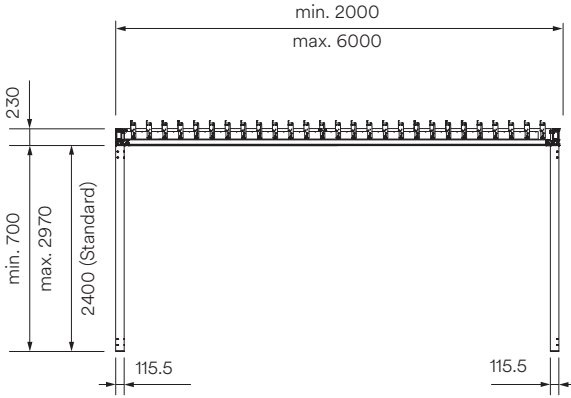

Technical data (dimensions in mm)

TP6800
Side view