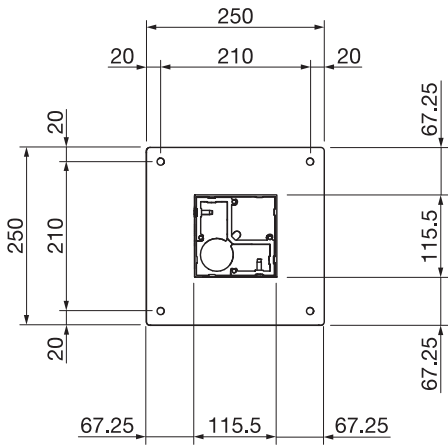

Dimensions

- Width min. 200 cm, max. 600 cm, with 2 roof modules for widths of 450.1 cm or more
- Projection min. 200 cm, max. 600 cm

Height

- Min. 70 cm, max. 297 cm
- Installation height max. 320 cm (support 297 cm + roof 23 cm); the clearance height corresponds to the support height

Warranty

- 5 years
- Manufacturer's warranty 2 years, with the option to extend by an additional 3 years

Technical data (dimensions in mm)

TP6800
Side view

TP6800
Front view 2 roof module

TP6800
Section foot plate TP313
(Standard)