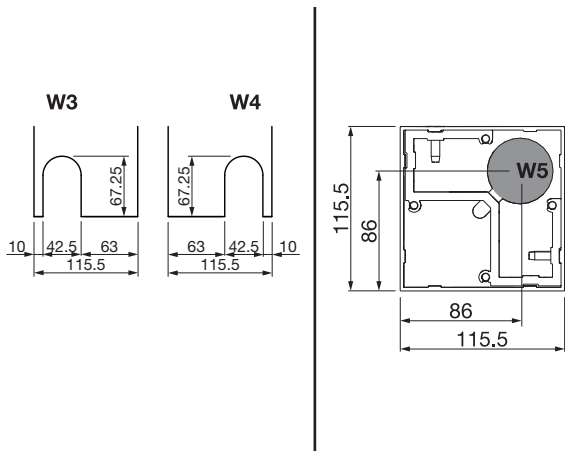

TP6800
Drainage detail