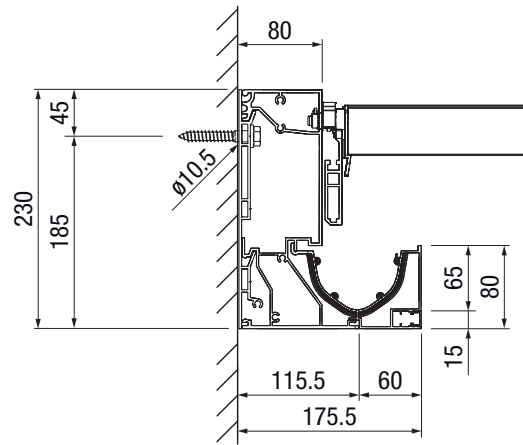

Dimensions

- Width min. 200 cm, max. 600 cm, with 2 roof modules for widths of 450.1 cm or more
- Projection min. 200 cm, max. 600 cm

Height

- Min. 70 cm, max. 297 cm
- Installation height max. 320 cm (support 297 cm + roof 23 cm); the clearance height corresponds to the support height

Warranty

- 5 years
- Manufacturer's warranty 2 years, with the option to extend by an additional 3 years

Technical data (dimensions in mm)

TP6800
Side view

TP6800
Front view 2 roof module

TP6800
Section foot plate TP313
(Standard)

TP6800
Section carrier profile
(wall mounting)

TP6800
Drainage detail