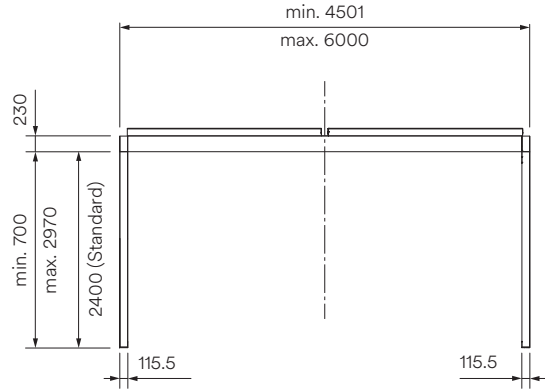

TP6800
Front view 2 roof module