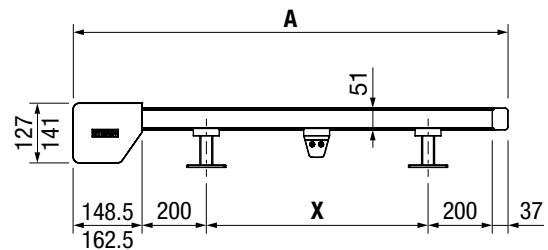

Technical data (dimensions in mm)

PS2500
Total width

PS2500
Installation drawing
B = Total width

PS2500
Side view

PS8000
Installation drawing
B = Total width

PS8000
Side view
A = Projection