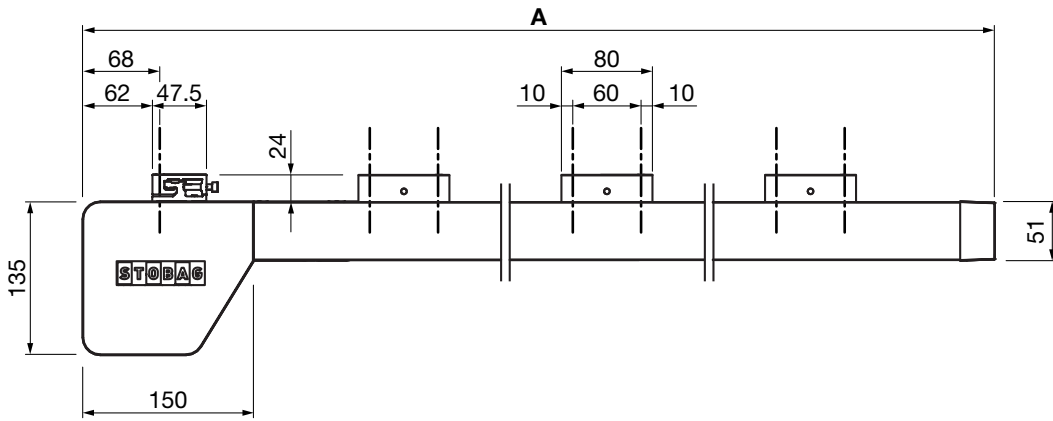

Technical data (dimensions in mm)

PS2500
Total width

PS2500
Installation drawing
B = Total width

PS2500
Side view

PS8000
Installation drawing
B = Total width

PS8000
Side view
A = Projection