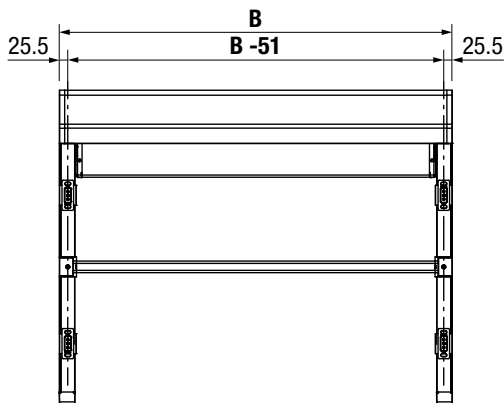

Technical data (dimensions in mm)

PS2500
Total width

PS2500
Installation drawing
B = Total width

PS2500
Side view

PS8000
Installation drawing
B = Total width

PS8000
Side view
A = Projection