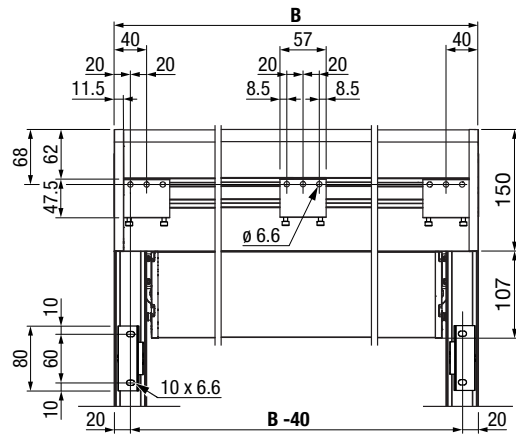

Technical data (dimensions in mm)

PS2500
Total width

PS2500
Installation drawing
B = Total width

PS2500
Side view

PS8000
Installation drawing
B = Total width

PS8000
Side view
A = Projection