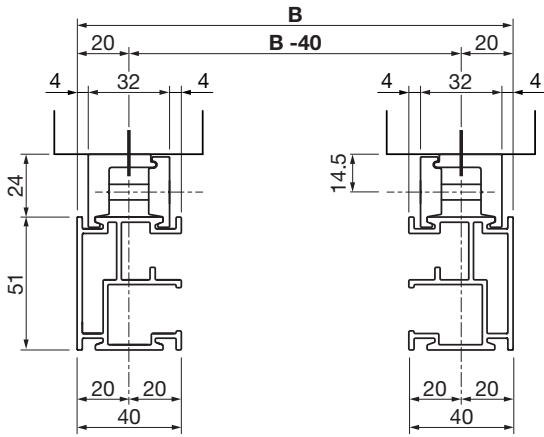

Technical data (dimensions in mm)

PS2500
Total width

PS2500
Installation drawing
B = Total width

PS2500
Side view

PS8000
Installation drawing
B = Total width

PS8000
Side view
A = Projection