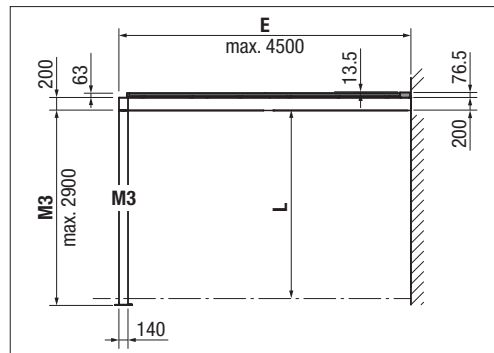

Side view with ARNEX PS8000 roof shading