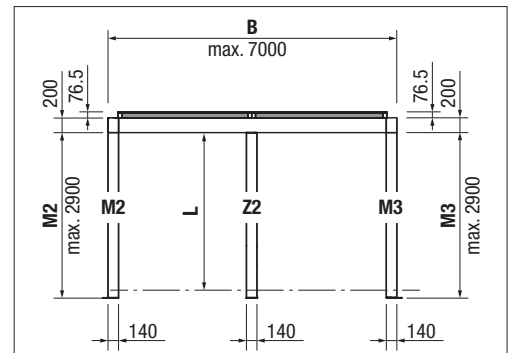

GERMAN DESIGN AWARD SPECIAL 2023

DESIGN AWARD 2024

Technical dimensions in millimetres

Side view with ARNEX PS8000 roof shading

Front view with ARNEX PS8000 roof shading

COLORS

Discover the diverse options when selecting frame colours.