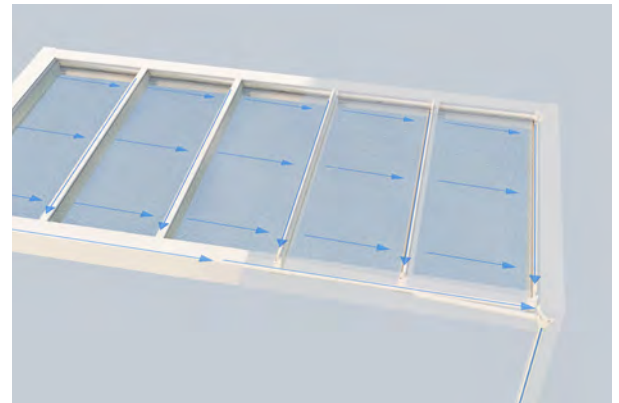

Plenty of natural daylight for the interior

Benefits of the VETRO FINO product

- Cubic glass roof to expand your living space
- All-weather roof for year-round use, protecting your garden furniture whatever the season
- Unique, slim frame blends in harmoniously with the building
- Clear glass surfaces allow natural light into the interior and offer a clear view of the outside
- Capable of withstanding high snow loads – extremely robust despite slim design
- Fully integrated shades – for pleasant shading without glare
- Can be expanded at any time with lighting, shading and side glazing, without the need for expensive side elements – thanks to its cubic form

Dimmable LED lighting with spots

or strips (tunable white)

UNIQUE DESIGN

The modular shading and glazing options are fully integrated into the unique, sophisticated, slim structure. Design doesn't get any better than this.

CONTROLLED WATER DRAINAGE

The angled roof elements channel rainwater into the STOBAG drainage system, which is cleverly integrated into the frame and supports. This means there's no need for a separate gutter.

SEAMLESS SHADE

The fully integrated roof and side shading systems provide seamless shading – no glare and no intrusive gaps in the light.

Conventional product solution

FABRICS

Choose from a comprehensive range of materials and colours.