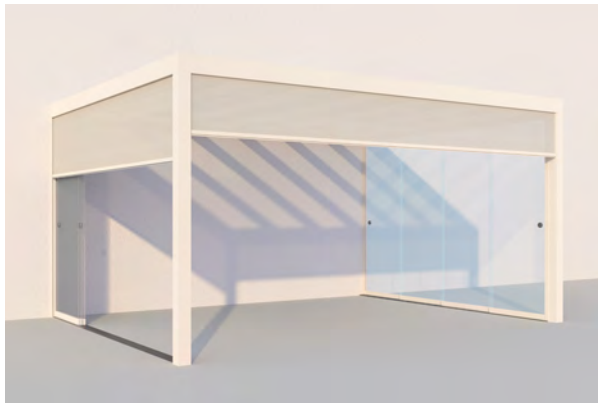

UNIQUE DESIGN

The modular shading and glazing options are fully integrated into the unique, sophisticated, slim structure. Design doesn't get any better than this.