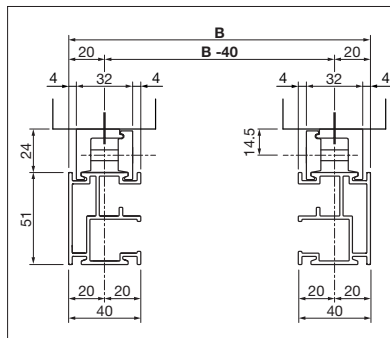

**Options:**

- Wireless control and automatic weather protection
- Wide range of colors for frame and fabric

PS2500

min. 195 cm  
max. 600 cm

min. 100 cm  
max. 450 cm

The wind resistance class may vary depending on design and dimensions. It is dependent on the shading.

Technical dimensions in millimetres

Total width

Side view

REGISTRATION REQUIRED