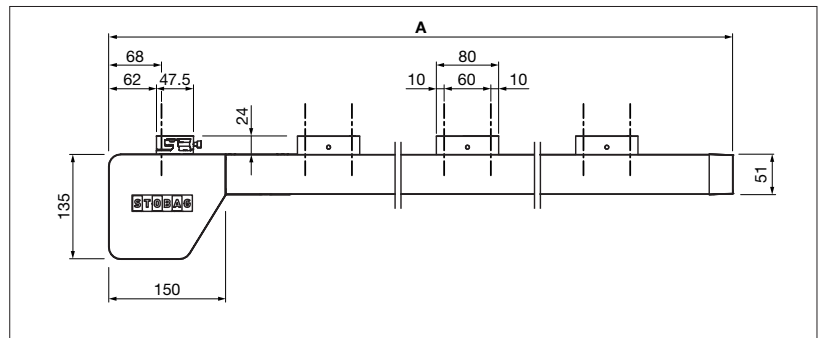

**Options:**

- Wireless control and automatic weather protection
- Wide range of colors for frame and fabric

PS2500

min. 195 cm  
max. 600 cm

min. 100 cm  
max. 450 cm

The wind resistance class may vary depending on design and dimensions. It is dependent on the shading.

Technical dimensions in millimetres

Total width

Side view

REGISTRATION REQUIRED