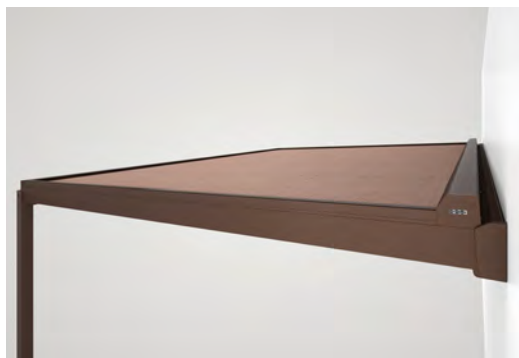

# ARNEX PS8000

Beautiful and award-winning design

Different mounting variants

Ideal shading for glass roof system NYON

- Elegant overglass awning
- Award-winning design
- Suitable for glass roofs and conservatories
- Perfect addition to the glass roof NYON and NYON PLUS
- Installation-friendly design
- Compactly integrated and minimal light gap
- Inclination from 0° to 60°