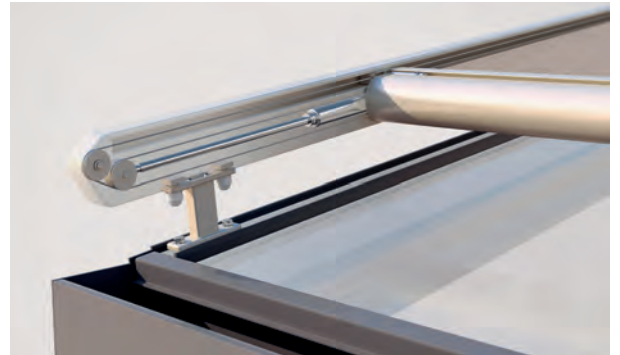

# AIROMATIC PS4000 | PS4500

Fixing brackets

PS4000 Roller guide

- Self-supporting box construction
- Their compact dimensions make these awnings suitable for the smallest window areas
- Gas cylinder mechanism ensures perfect tensioning of the cover
- Guide rail with fixing slot mounted for variable installation of the fixing brackets
- Different types of fixing brackets allow easy and flexible installation
- Soffit fixing via the guide rails possible
- With roller guide for reduced wear / abrasion (PS4000)